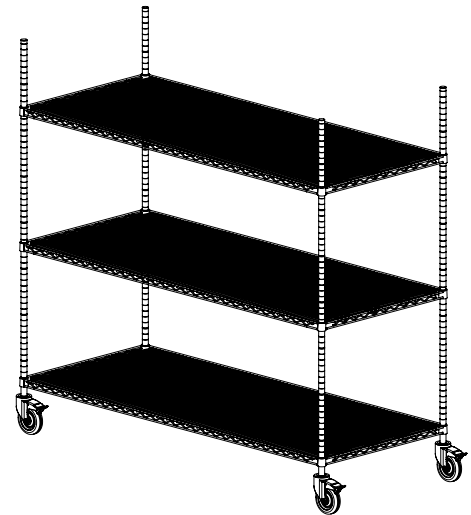

Adapting to Unforeseen Needs

Super Erecta® Morgue Storage Rack Options

Shelving is available in various sizes, materials, and styles to meet your needs.

Standard 24" x 72"

Part Number	Length	Width	Material/Finish	Style
2472NK3	24"	72"	Metroseal 3	Super Erecta Wire
2472NS	24"	72"	Stainless Steel	Super Erecta Wire
2472FG	24"	72"	Galvanized	Super Erecta Solid
2472FS	24"	72"	Stainless Steel	Super Erecta Solid

Other standard shelves available.

Standard Super 30" x 72"

Part Number	Length	Width	Material/Finish	Style
3072NK3	30"	72"	Metroseal 3	Super Erecta Wire
3072NS	30"	72"	Stainless Steel	Super Erecta Wire

Other standard shelves available.

Custom 84" Length Options

Part Number	Length	Width	Material/Finish	Style
DD9959	24"	84"	Metroseal 3	Super Erecta Wire
DD9960	24"	84"	Stainless Steel	Super Erecta Wire
DD9959A	30"	84"	Metroseal 3	Super Erecta Wire
DD9960A	30"	84"	Stainless Steel	Super Erecta Wire

Made to order, minimum order quantity = 56.

Posts

Part Number	Post Height	Cart Height	Material/Finish
63UP	63"	68 1/8"	Nickle Chrome
63UPK3	63"	68 1/8"	Metroseal 3
63UPS	63"	68 1/8"	Stainless Steel

Casters

Part Number	Diameter	Type	Material	Wheel
5MP	5"	Swivel	Plated	Polyurethane, Flat
5MPB	5"	Brake	Plated	Polyurethane, Flat
5PC	5"	Swivel	Polymer	Polyurethane, Flat
5PCB	5"	Brake	Polymer	Polyurethane, Flat

Can be configured for cadaver storage.